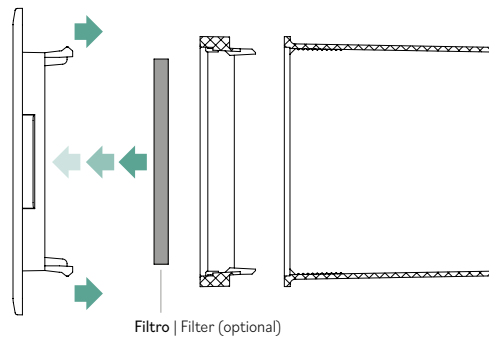

Griglie VMC design Moon Collection | Moon Collection design VMC grilles

DISEGNI | DRAWINGS

	A	B	C	D	E	H
mm	21	241	280	130	4	91

ACCESSORIES - DOMESTIC

CODICI | CODES

Modello Model	Modello Model	Modello Model	pezzi per scatola pieces per box
PLUTO	PLUTO SILVER	PLUTO CHROME	5
EARTH	EARTH SILVER	EARTH CHROME	5
MARS	MARS SILVER	MARS CHROME	5
SATURN	SATURN SILVER	SATURN CHROME	5

FISSAGGIO CON CLIPS | FITTING WITH CLIPS

Filtro | Filter (optional)

Filtri efficienza G2 ISO COARSE > 45 % FTRGALAXY | G2 ISO COARSE > 45 % efficiency filter FTRGALAXY

Modello | Model

FTRGALAXY