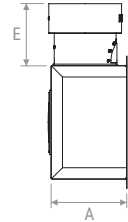

Vista frontale | Front view

Vista laterale | Lateral view
A-A

Vista frontale | Front view

Vista laterale | Lateral view
B-B

Vista superiore | Top view

Vista superiore | Top view

	A	B	C	D	E	H	G
mm	100	247	275	125	82	98	120

PLUGPVM SH

DISEGNI | DRAWINGS

PLUGPVM SH3

Configurazione attacco posteriore
Rear spigot configuration

Vista frontale | Front view

Vista superiore | Top view

Configurazione attacco laterale
Side spigot configuration

Vista laterale | Lateral view
A-A

Vista frontale | Front view

Vista superiore | Top view

Vista laterale
Lateral view B-B

	A	B	C	D	E	H	G
mm	100	347	375	175	82	148	120

DIAGRAMMI PRESTAZIONALI | PERFORMANCE CHARTS

ATTACCHI LATERALI | SIDE SPIGOTS

ATTACCHI POSTERIORI | REAR SPIGOTS

ACCESSORIES - DOMESTIC

PREZZI | PRICES

Modello Model	€
PLUGPVMSH1 (200x100)	
PLUGPVMSH2 (250x100)	
PLUGPVMSH3 (350x150)	